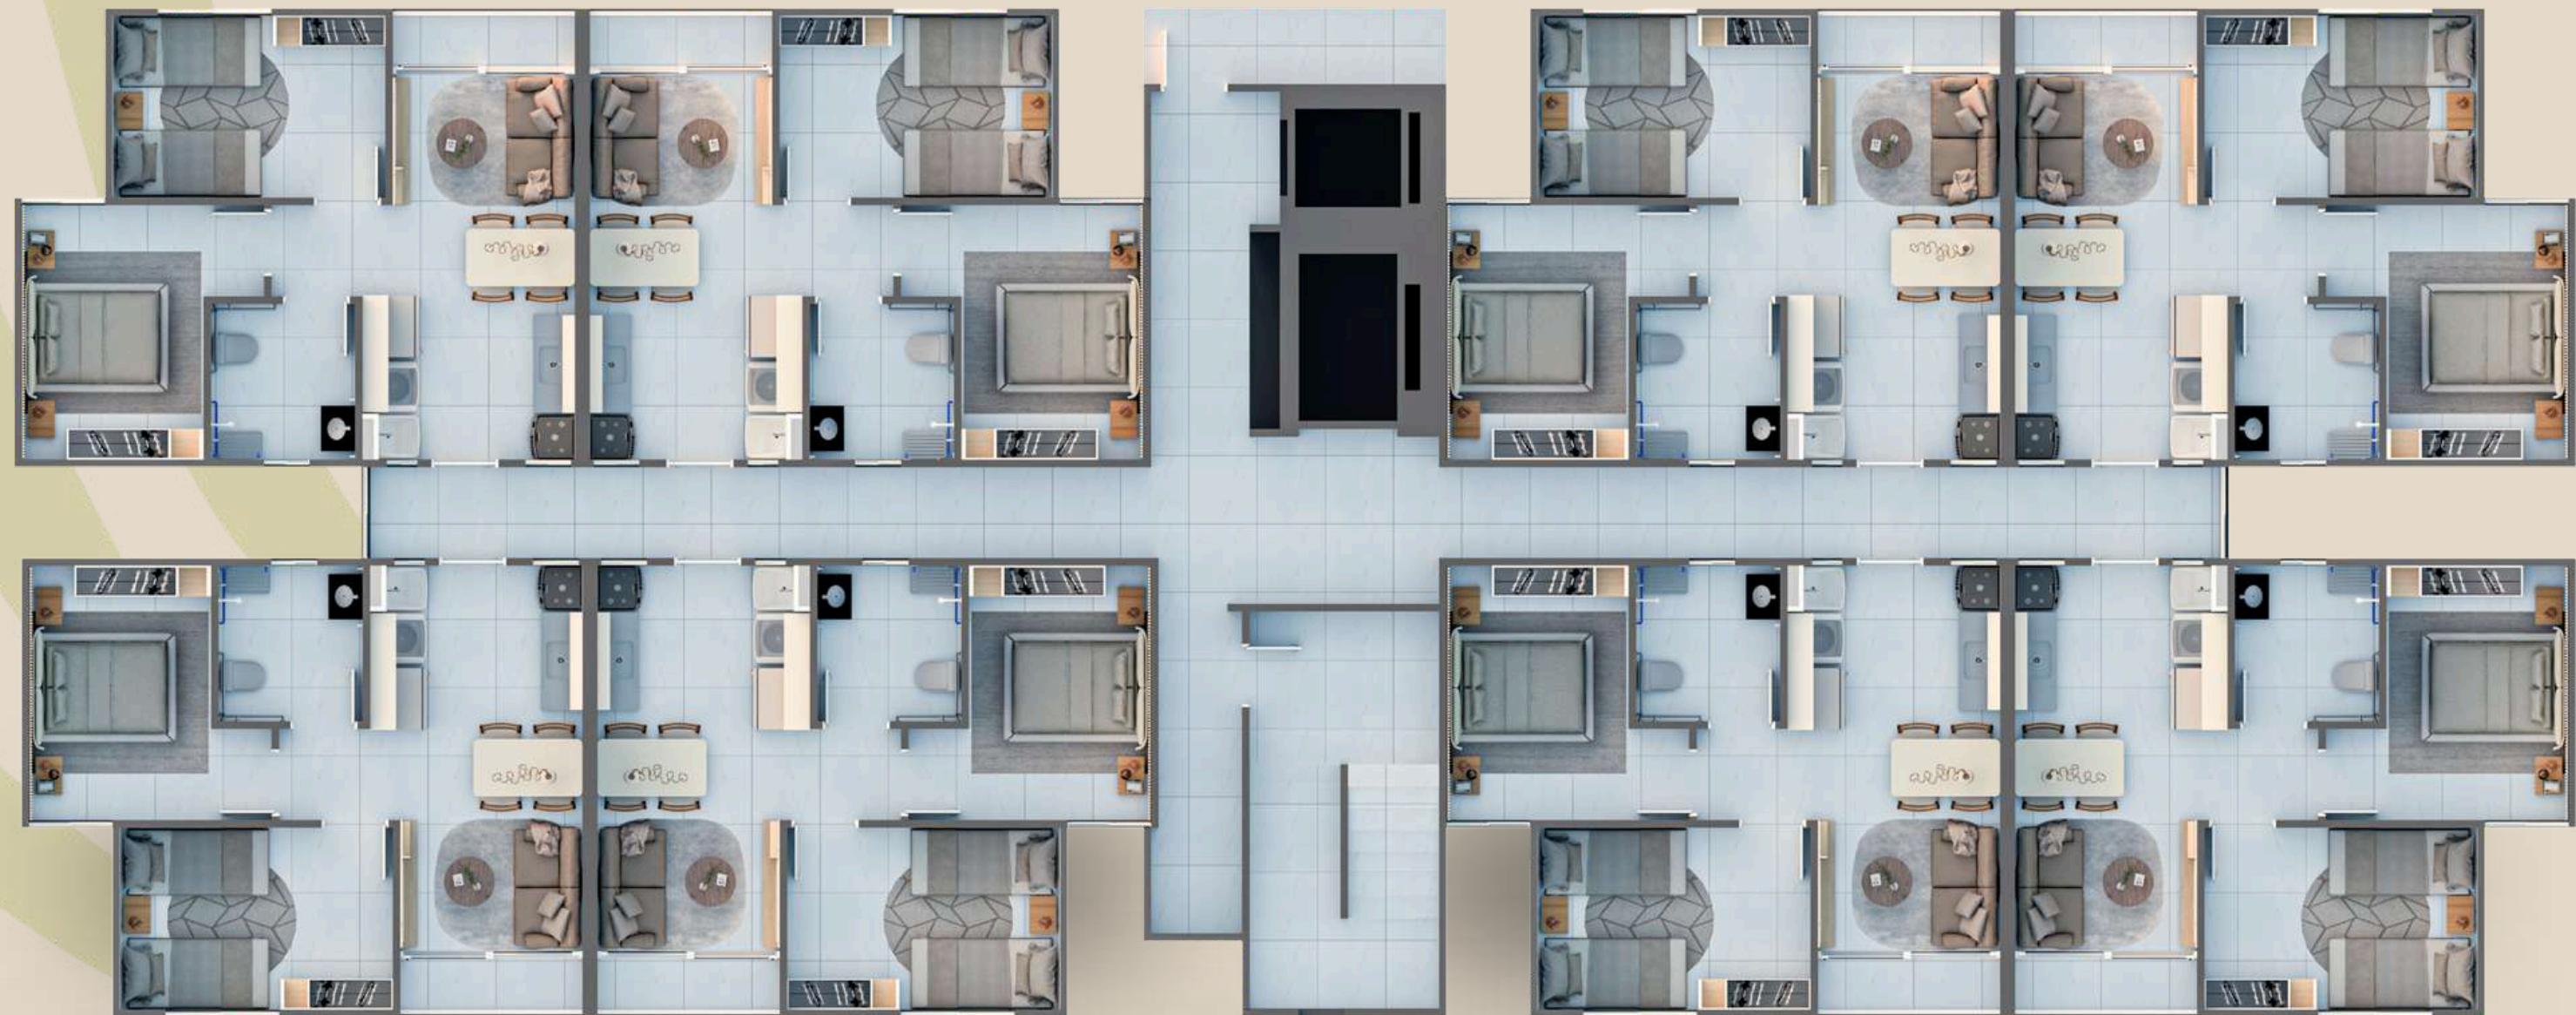

PAVIMENTO TIPO